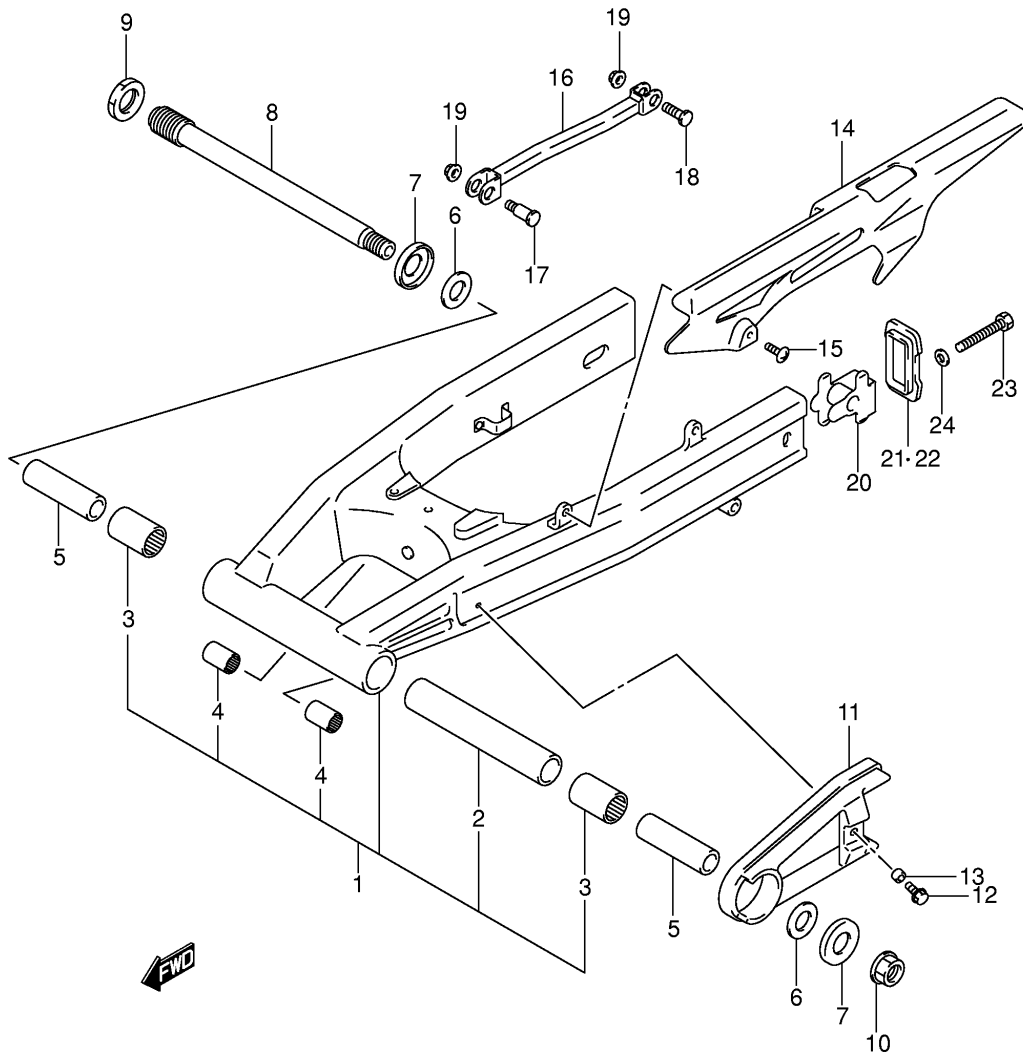

Ref No	Part No	Description
1	61000-19F01	Swinging Arm Assy, Rear
2	61281-19F00	. Spacer, Pivot Center
3	09263-25024	. Bearing, Pivot (25x33x30)
4	09263-20071	. Bearing, Rod (20x27x23.5)
5	61251-21E00	Spacer, Pivot
6	08211-20381	Thrust Washer
7	61262-17C00	Dust Seal, Pivot
8	61211-19F00	Shaft, Pivot
9	61214-19F00	Nut, Pivot Bolt
10	08319-31188	Nut
11	61273-19F00	Buffer, Chain Touch Defense
12	09116-06152	Bolt (6x20)
13	09180-06283	Spacer (6.5x10x7)
14	61310-19F00	Case, Chain
15	09139-06083	Screw (6x16)
16	64310-19F00	Torque Link, Rear
17	09111-10051	Bolt, Front (10x39)
18	09100-10187	Bolt, Rear (10x34)
19	08319-31107	Nut
20	61410-33D00	Adjuster, Chain
21	61421-33D01	Plate, Adjuster Guide Rh
22	61422-33D01	Plate, Adjuster Guide Lh
23	09106-08119	Bolt (8x50)
24	09164-08015	Washer